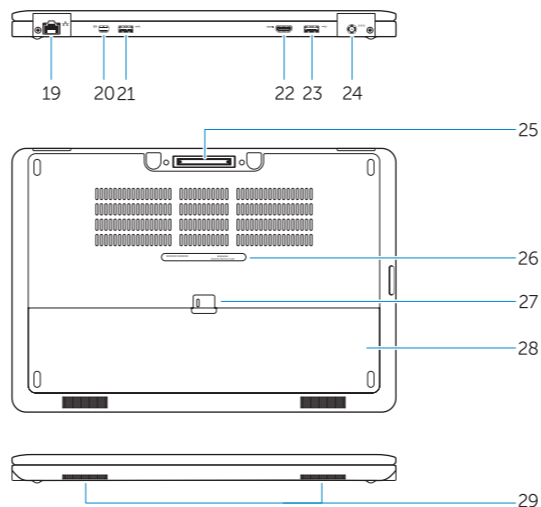

P40G

P40G002

Latitude 7450/E7450

Features

Δυνατότητες | Funcionalidades | Характеристики | תכונות

1. Battery-status light
2. Hard-drive activity light
3. Power-status light
4. Microphones
5. Camera
6. Camera-status light
7. Hard-drive activity light
8. Battery-status light
9. Wireless-status light
10. Security-cable slot
11. Power button
12. USB 3.0 connector
13. Headset connector
14. Contactless smart-card reader / Near Field Communication (NFC) reader (optional)
15. Fingerprint reader (optional)
16. Touchpad
17. Smart card reader (optional)
18. Memory card reader
19. Network connector
20. Mini-DisplayPort connector
21. USB 3.0 connector
22. HDMI connector
23. USB 3.0 connector with PowerShare
24. Power connector
25. Dock connector (optional)
26. Service-tag label
27. Battery release latch
28. Battery
29. Speakers