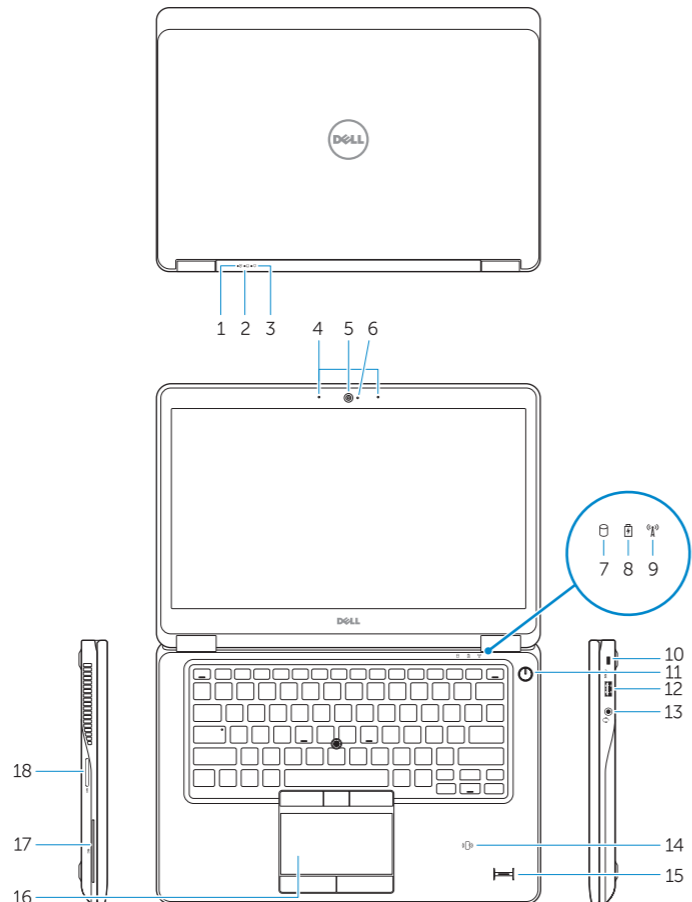

P40G

P40G002

Latitude 7450/E7450

Features

Δυνατότητες | Funcionalidades | Характеристики | תכונות

1. Battery-status light
2. Hard-drive activity light
3. Power-status light
4. Microphones
5. Camera
6. Camera-status light
7. Hard-drive activity light
8. Battery-status light
9. Wireless-status light
10. Security-cable slot
11. Power button
12. USB 3.0 connector
13. Headset connector
14. Contactless smart-card reader / Near Field Communication (NFC) reader (optional)
15. Fingerprint reader (optional)
16. Touchpad
17. Smart card reader (optional)
18. Memory card reader
19. Network connector
20. Mini-DisplayPort connector
21. USB 3.0 connector
22. HDMI connector
23. USB 3.0 connector with PowerShare
24. Power connector
25. Dock connector (optional)
26. Service-tag label
27. Battery release latch
28. Battery
29. Speakers